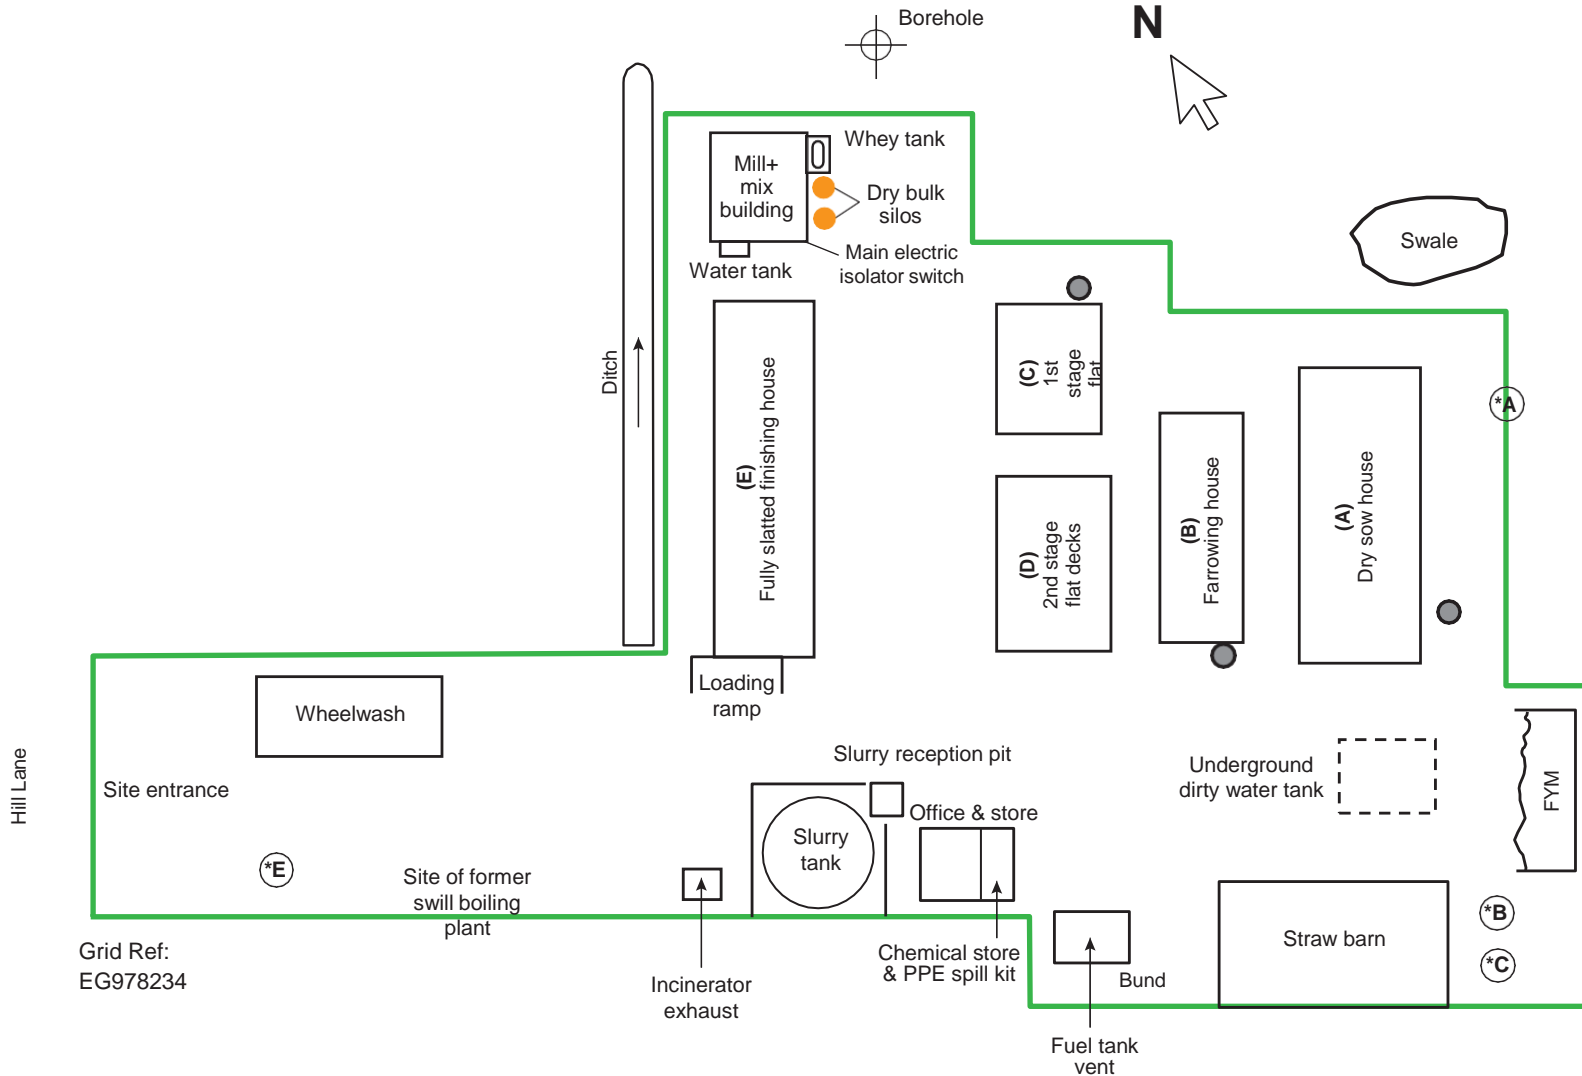

# AHDB Pork template B3.5 5a • Site Layout Plan

## Legend

- Feed bins
- Site boundary
- ⊙\*A Former waste burial sites
- ⊙\*B
- ⊙\*C
- ⊙\*D
- ⊙\*E

IPPC Intensive Agriculture  
Illustrative Farm – Pigs  
Site Plan A  
Layout and Access

Applicant names:

Site address:

Date:

Scale:

Prepared by:

Grid Ref:  
EG978234