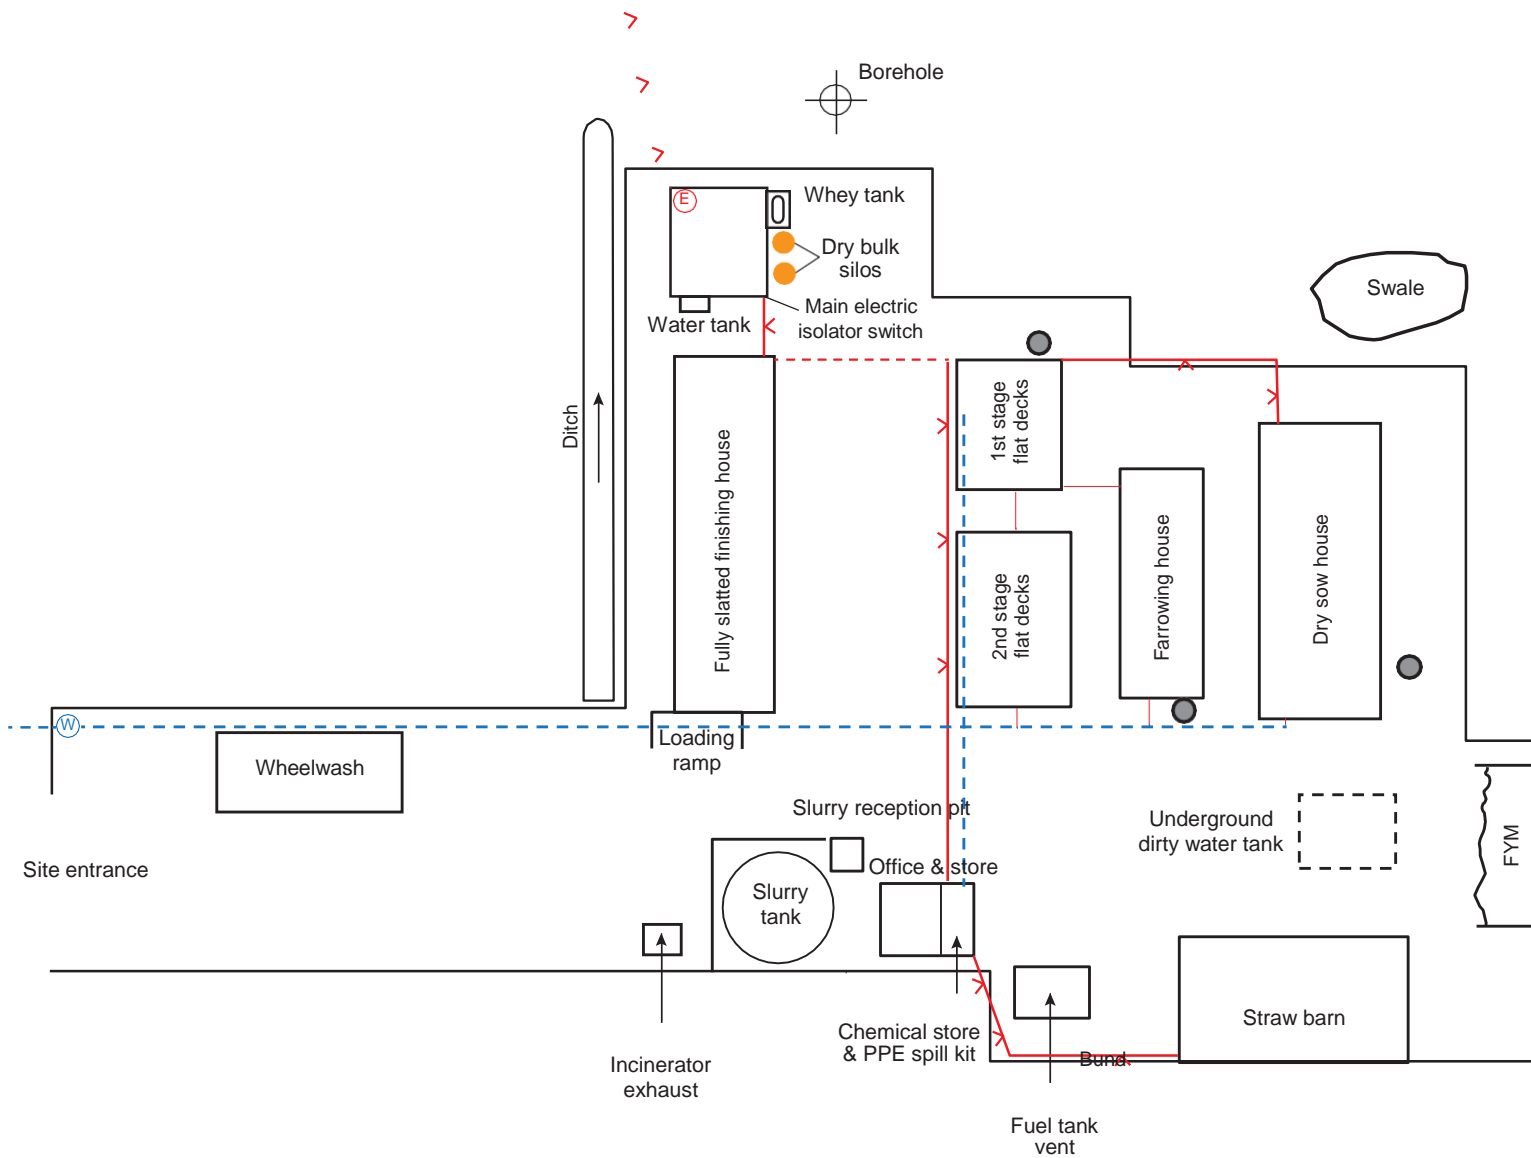

AHDB Pork B3.5 5a • Site Services Plan

Legend

- Feed bins
- Overhead power line
- ⓔ Electricity meter
- ⋯ Underground power line
- Ⓜ Water meter
- - - Underground water supply

IPPC Intensive Agriculture
Illustrative Farm – Pigs
Site Plan A
Services Plan

Applicant names:

Site address:

Date:

Scale:

Prepared by: